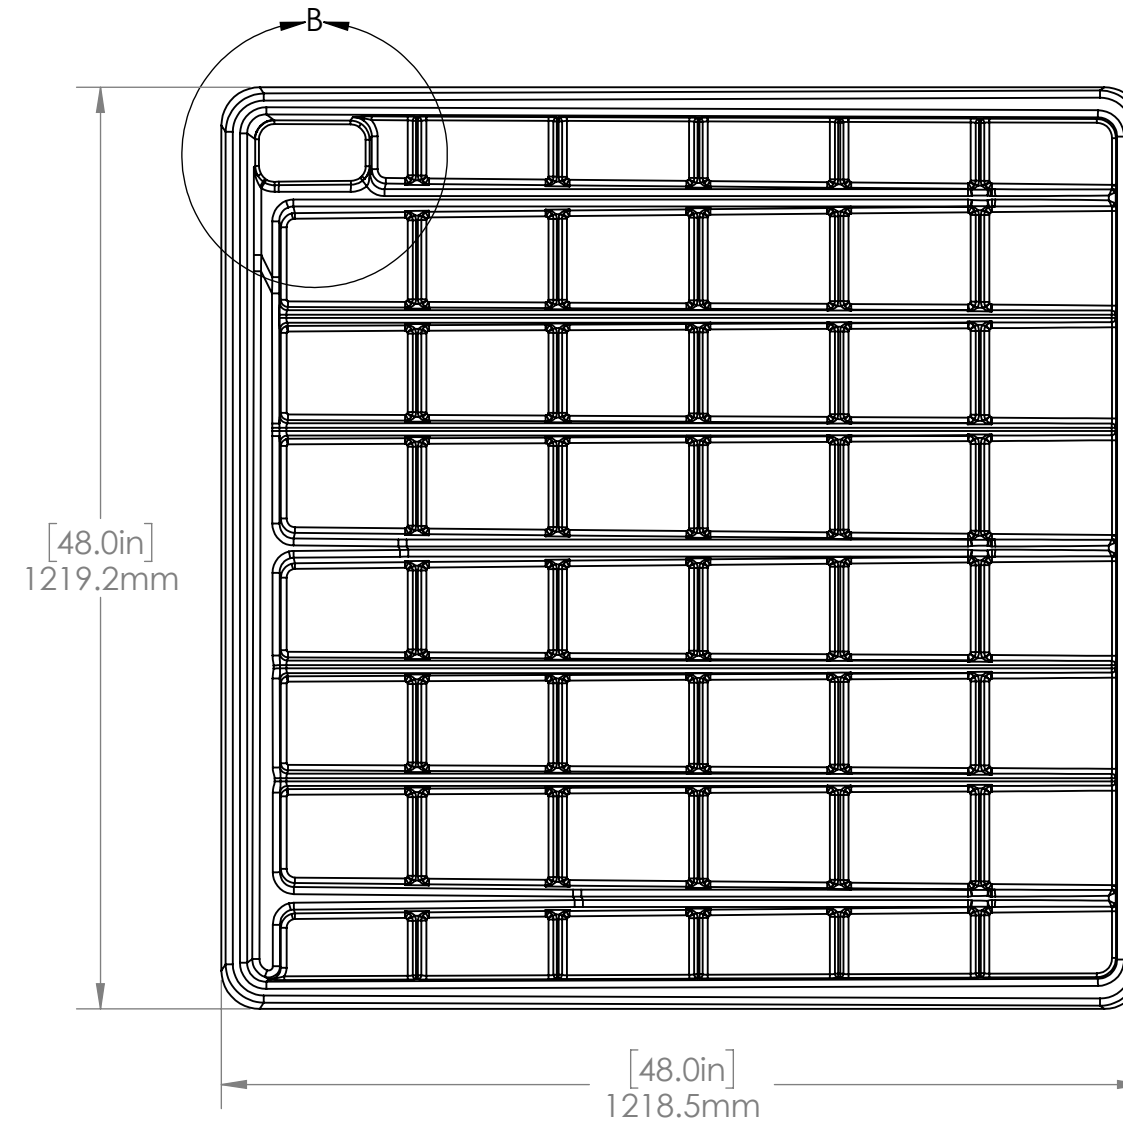

DETAIL B
DRAIN AREA

DETAIL A
DRAIN DEPTH

BOTANICARE MOBILE RACK TRAY - 4FTX4FT

HGC PART #	HGC707364	COLOR	White
MATERIAL	Virgin ABS Cap	WEIGHT	31.36 lbs
COMPATIBLE BENCHES	Spacesaver Wide Span GROW (48 in x 48 in Shelving Systems) or common shelving systems with 1.5" beam spacing		