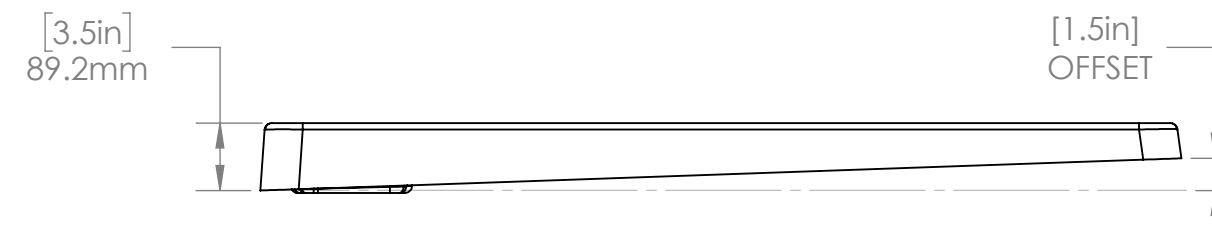

DETAIL B
DRAIN AREA

DETAIL A
DRAIN DEPTH

BOTANICARE MOBILE RACK TRAY - 4FTX4FT

HGC PART #	HGC707364	COLOR	White
MATERIAL	Virgin ABS Cap	WEIGHT	31.36 lbs
COMPATIBLE BENCHES	Spacesaver Wide Span GROW (48 in x 48 in Shelving Systems) or common shelving systems with 1.5" beam spacing		