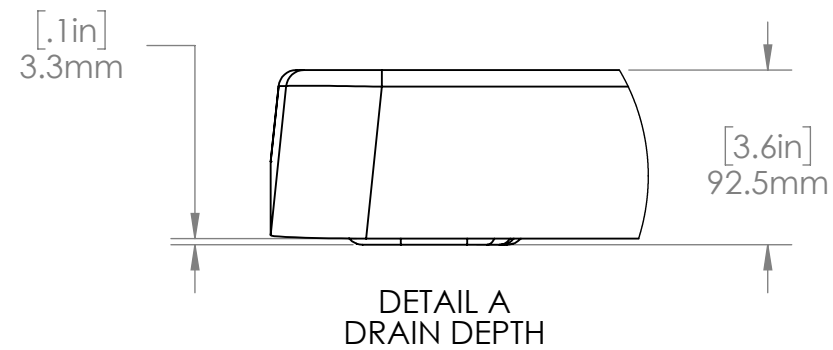

DETAIL B
DRAIN AREA

DETAIL A
DRAIN DEPTH

BOTANICARE MOBILE RACK TRAY - 4FTX4FT

HGC PART #	HGC707364	COLOR	White
MATERIAL	Virgin ABS Cap	WEIGHT	31.36 lbs
COMPATIBLE BENCHES	Spacesaver Wide Span GROW (48 in x 48 in Shelving Systems) or common shelving systems with 1.5" beam spacing		