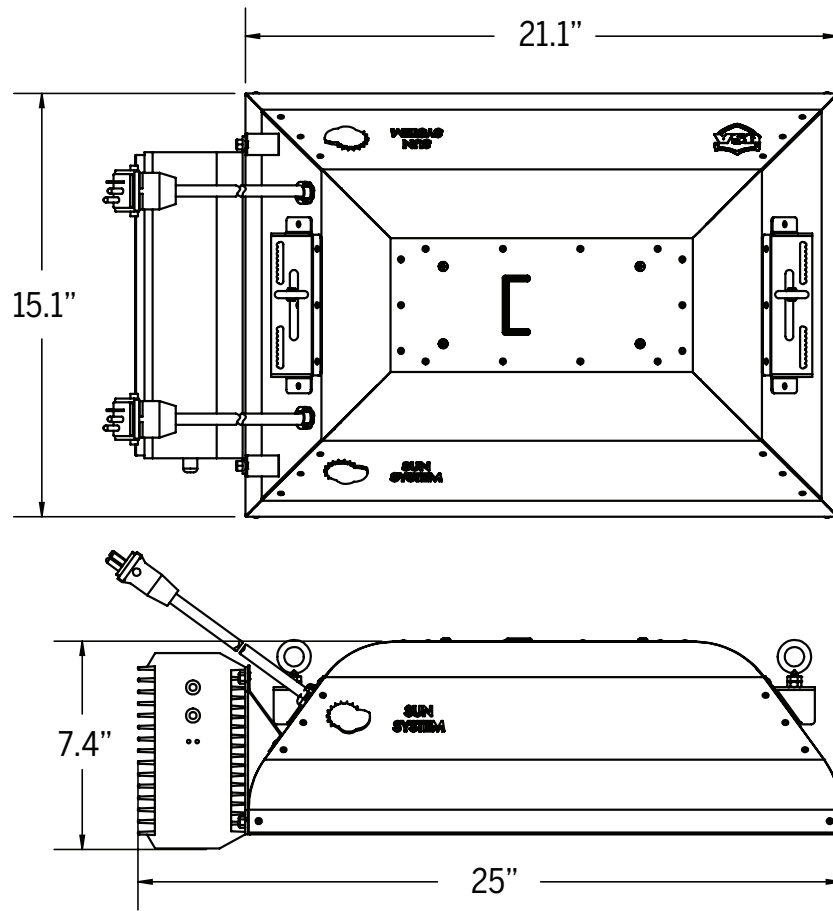

# SUN SYSTEM® BOSS COMM® LEC® 630 COMMERCIAL FIXTURE

PRODUCT #906628 & 906634 **120-240 VOLT**

## TECHNICAL SPECIFICATIONS

CSA LISTED	TESTED TO UL STANDARD 1598 CSA STANDARD CSA C22.2 NO. 250
CERTIFICATION	FCC CERTIFIED
INPUT VOLTAGE	120 - 240 VOLT
LAMP COMPATIBILITY **LAMP NOT INCLUDED**	TWO (2) 315 WATT CERAMIC METAL HALIDE
LAMP POSITION	HORIZONTAL
RATED POWER	630 WATT
AMPS AT 120 - 240 VOLT	120 VOLT POWER: 6 208 VOLT POWER: 3.7 240 VOLT POWER: 3
POWER FACTOR (COSØ)	> 0.99
POWER SOURCE	50/60 Hz
LAMP OPERATING FREQUENCY	160 Hz
AMBIENT TEMPERATURE:	40° C MAXIMUM
TOTAL HARMONIC DISTORTION:	< 10%
POWER CORD (INCLUDED)	6.5 FT CONVERTIBLE SMART VOLT 120 - 240 VOLT
WARRANTY	3 YEARS
FIXTURE WEIGHT	12.3 LBS