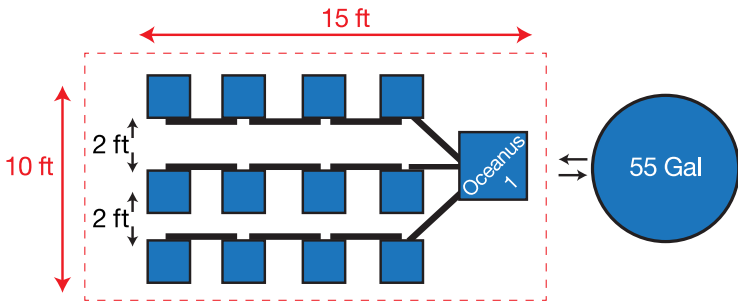

Flo-n-Gro® Ebb-n-Flow 12-Site Recommended Layouts

Diagram 1

Diagram 3

Diagram 2

NOTE: This layout requires one additional 2 foot piece of 3/4" black tubing, not included.

Diagram 4

Non-Recommended Layouts