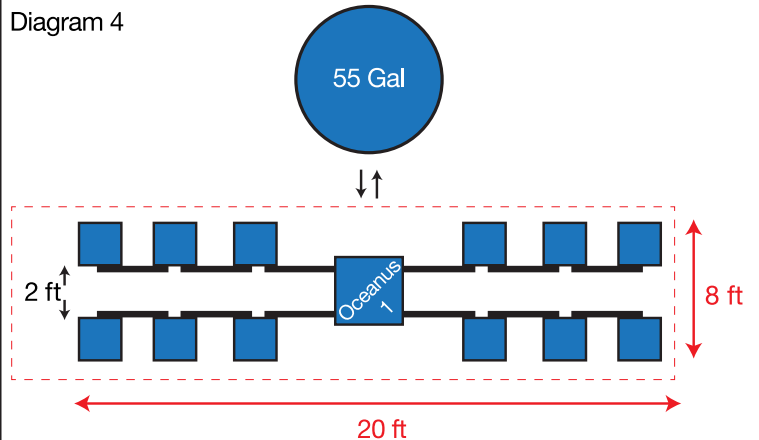

Flo-n-Gro® Ebb-n-Flow 12-Site Recommended Layouts

Diagram 1

Diagram 3

Diagram 2

NOTE: This layout requires one additional 2 foot piece of 3/4" black tubing, not included.

Diagram 4

Non-Recommended Layouts