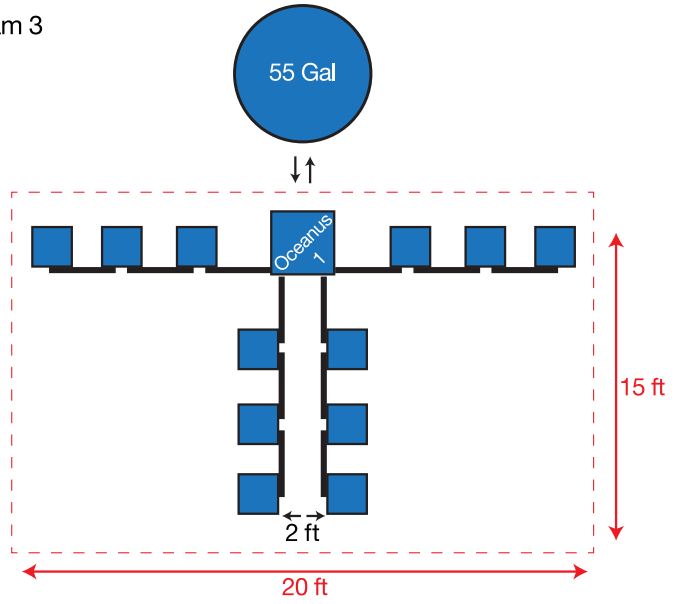

Flo-n-Gro® Ebb-n-Flow 12-Site Recommended Layouts

Diagram 1

Diagram 3

Diagram 2

NOTE: This layout requires one additional 2 foot piece of 3/4" black tubing, not included.

Diagram 4

Non-Recommended Layouts