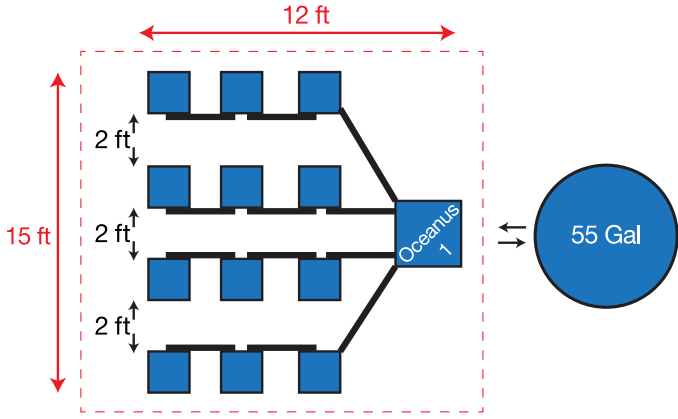

Flo-n-Gro® Ebb-n-Flow 12-Site Recommended Layouts

Diagram 1

Diagram 3

Diagram 2

NOTE: This layout requires one additional 2 foot piece of 3/4" black tubing, not included.

Diagram 4

Non-Recommended Layouts